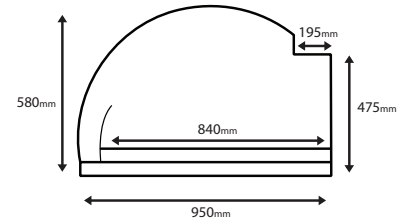

Oven Diagram (Front)

Width	930mm
Height	580mm
Arch Width	410mm
Arch height	230mm
Flue base width	320mm

Oven Diagram (Side)

Length	950mm
Height	580mm
Internal length	840mm
Flue base width	195mm
Front height	475mm

External dimensions of oven

Length (front to back)	950mm
Width (left to right)	930mm
Oven height (excluding flue)	580mm
Weight	290kg

Internal dimensions of oven

Length (front to back)	840mm
Width (left to right)	710mm

Flue details

Flue height	600mm
Flue diameter	275mm

Box Dimensions

Preassembled

(L)	1160mm
(W)	1120mm
(H)	835mm

Weight

290kg Preassembled