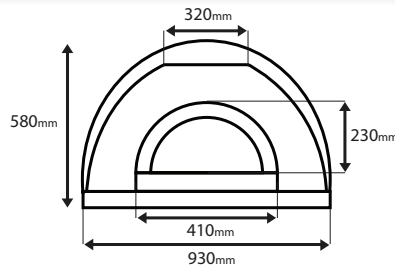

Oven Diagram (Front)

Width	930mm
Height	580mm
Arch Width	410mm
Arch height	230mm
Flue base width	320mm

Oven Diagram (Side)

Length	950mm
Height	580mm
Internal length	840mm
Flue base width	195mm
Front height	475mm

External dimensions of oven

Length (front to back)	950mm
Width (left to right)	930mm
Oven height (excluding flue)	580mm
Weight	290kg

Internal dimensions of oven

Length (front to back)	840mm
Width (left to right)	710mm

Flue details

Flue height	600mm
Flue diameter	275mm

Box Dimensions

Preassembled

(L)	1160mm
(W)	1120mm
(H)	835mm

Weight

290kg Preassembled